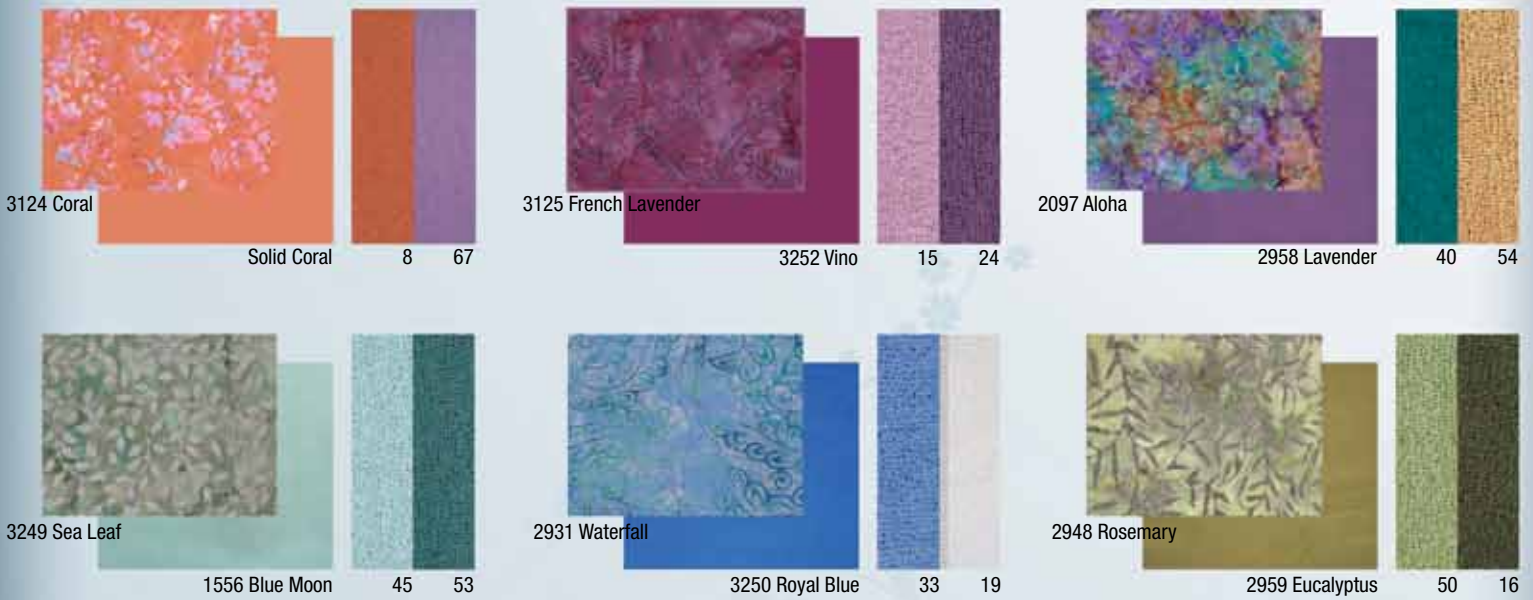

Style 115CR –Shawl/Half Sarong

Style 577 –Beaded Scarf

Style NC3 –Cotton Shawl

Style NC2 –Cotton Shawl

Style NC1 –Cotton Shawl

Style 202 –Headband

Style 202A -Bandana

Style 780 –Braided Headband

Style 611 –Wrap Hat

Lost River Batik

2011 Color Chart

Classic Motifs

Also Available in Black, White, and Bone

Toll Free: 1877-259-2722

Email: sales@lostriverimports.com